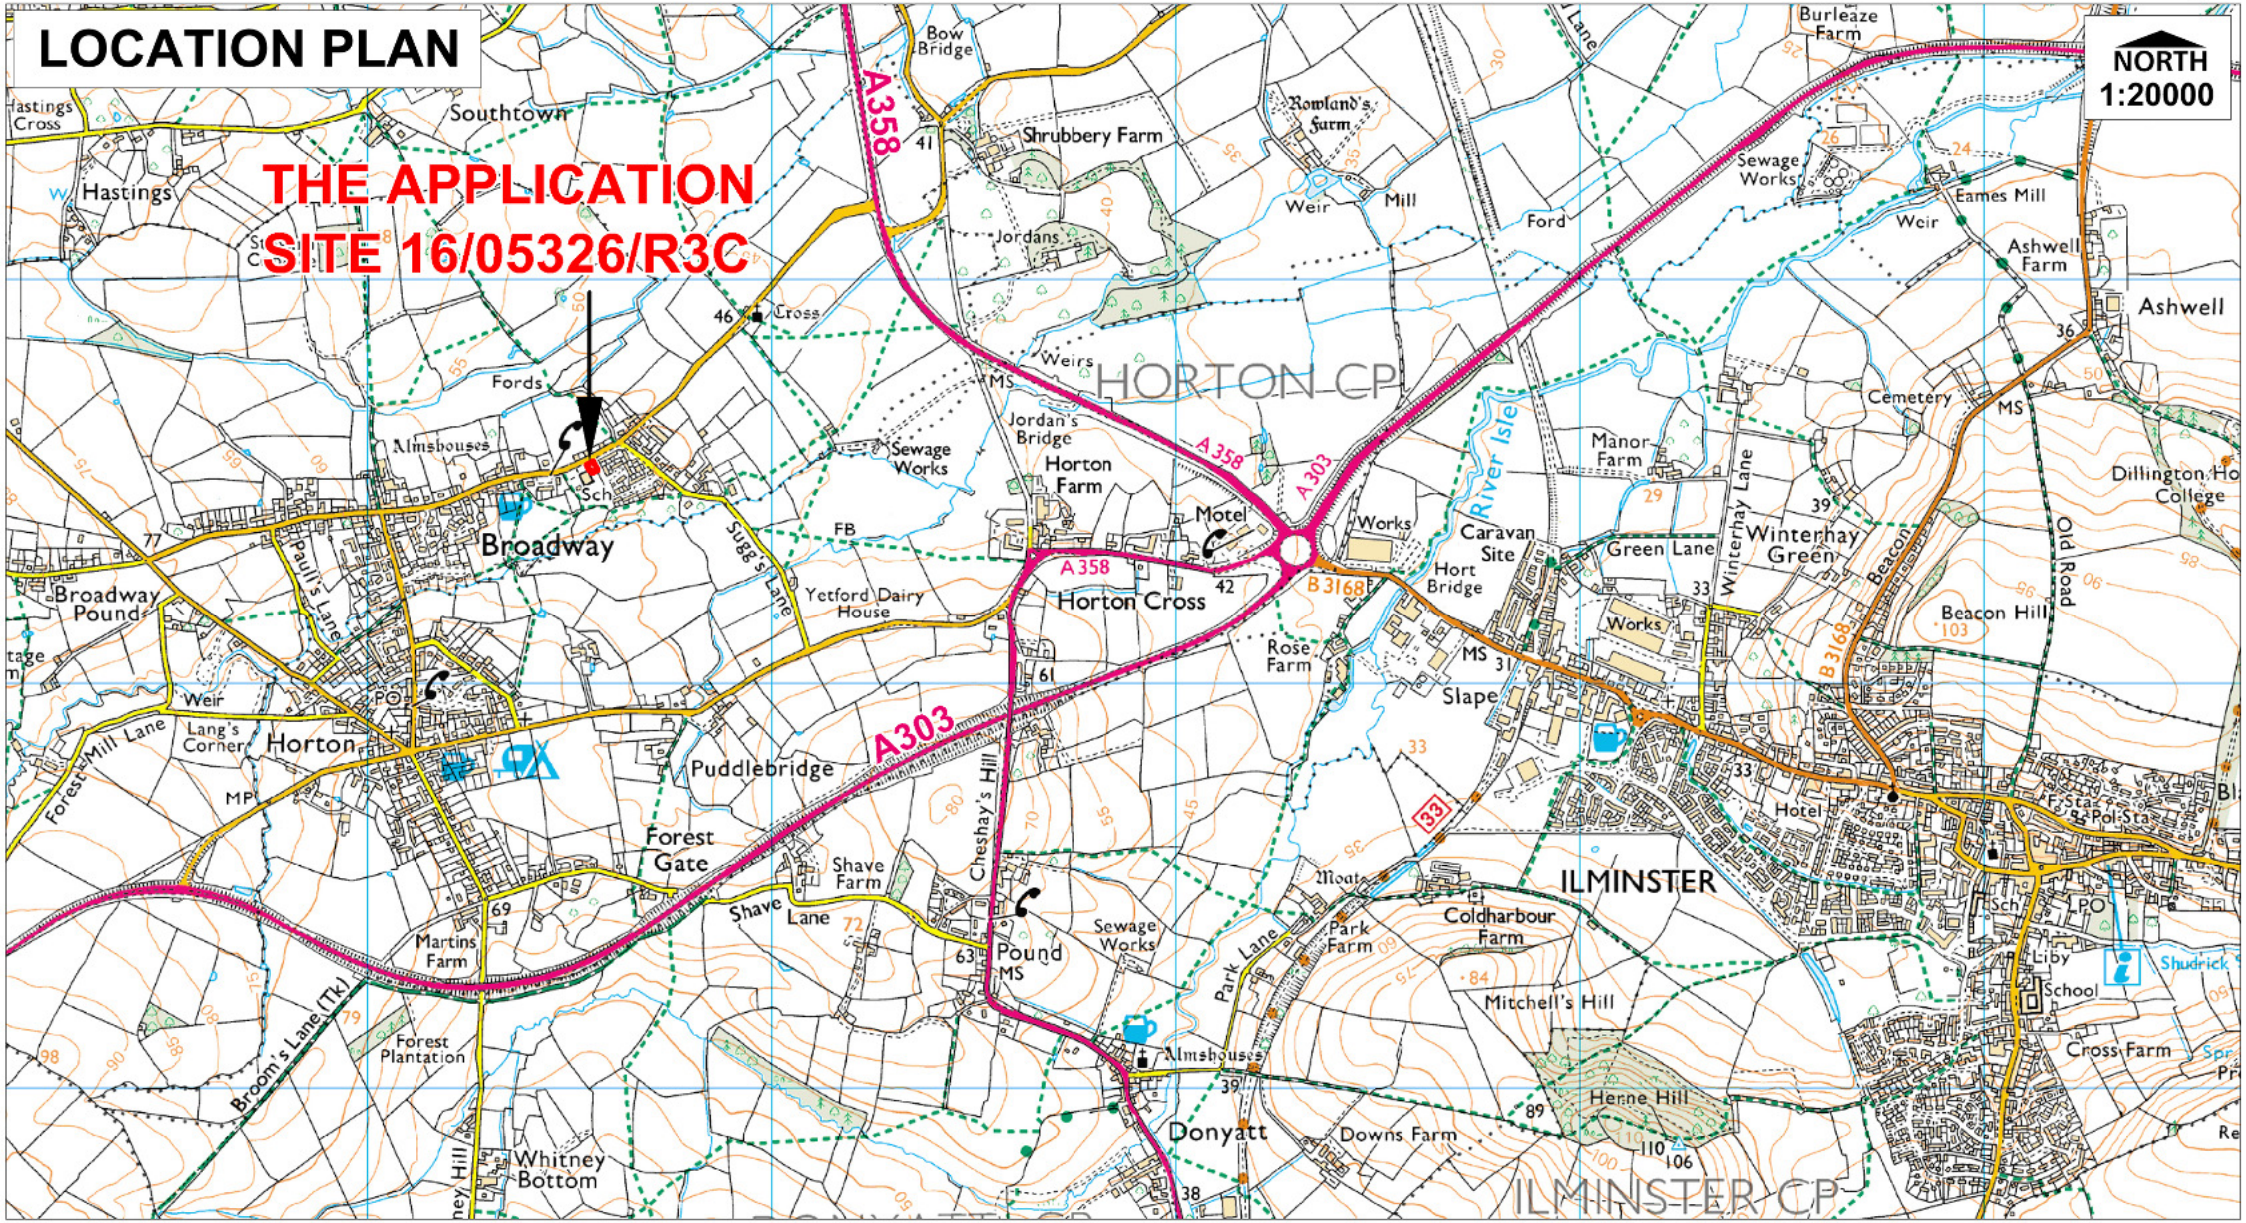

LOCATION PLAN

**THE APPLICATION
SITE 16/05326/R3C**

**NORTH
1:20000**

SOMERSET

 Philip Higginbottom
 Service Manager
 Planning Control, Enforcement and Compliance
 Community & Environmental Services
 Somerset County Council
 County Hall TAUNTON TA1 4DY

© Reproduced from Ordnance Survey Mapping with the permission of the Controller of Her Majesty's Stationery Office Crown Copyright. Unauthorised reproduction infringes Crown Copyright and May lead to prosecution or Civil Proceedings. Licence Number: 100038382 (2011) ©

Site Name:
Neroche Primary School, Broadway

Planning Control
 Drawn by: **P Silvers** Dated: **9 Feb 2016**